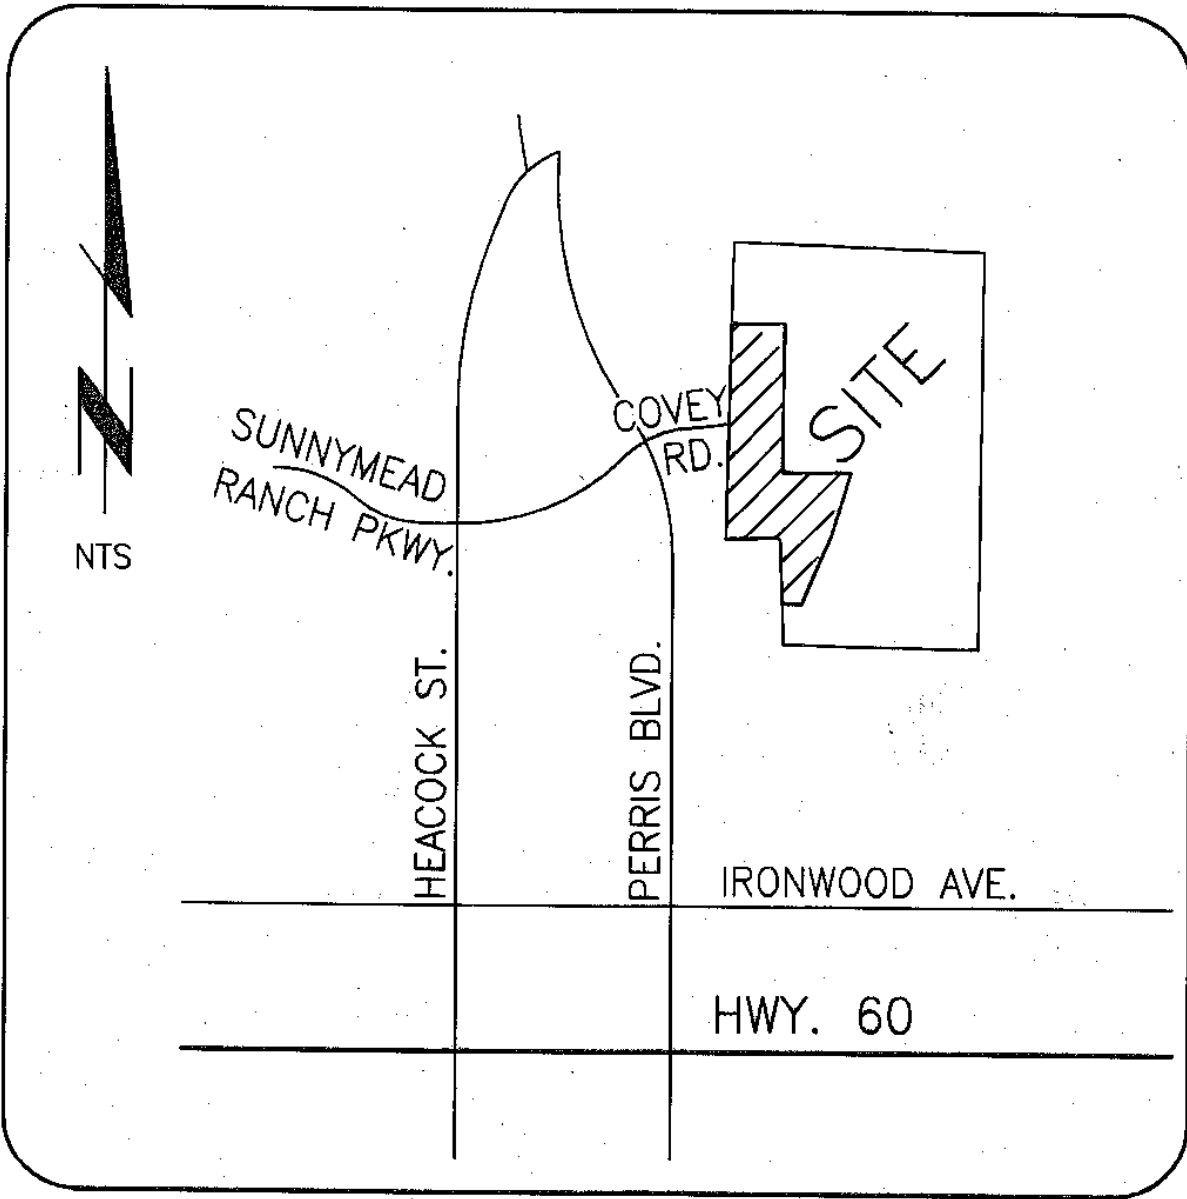

# VICINITY MAP

CITY OF MORENO VALLEY  
PUBLIC WORKS DEPARTMENT -  
LAND DEVELOPMENT DIVISION

PA13-0039  
(TR 31592)