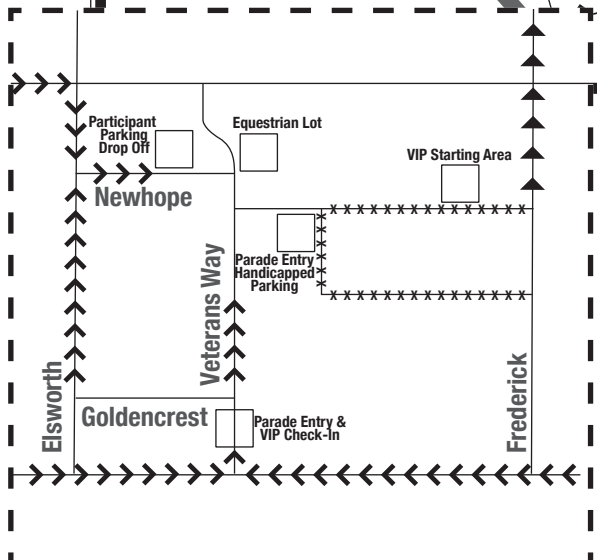

## IMPORTANT - PLEASE READ

Check-in and staging begins at 7:30 a.m.  
Parade will begin at promptly 9:30 a.m.

(All handicapped parking is accessible **only** via Cactus & Veteran's Way. You must have valid handicapped permit with you)

### PARADE VEHICLES & VIP ONLY -

Please report to check-in area located on Veterans Way and Cactus Ave. All Parade Vehicles, Equestrian Entries & VIP's must enter from Cactus Ave.

### PARADE PARTICIPANTS PARKING & DROP OFFS

Access to parade parking lot & drop off area @ Elsworth & Newhope.  
All vehicles not in the parade must enter @ Elsworth & Newhope.

### LEGEND

- ◀ Parade Route
- X Staging Area
- > Check-In
- Approach Routes
- Judging Stand