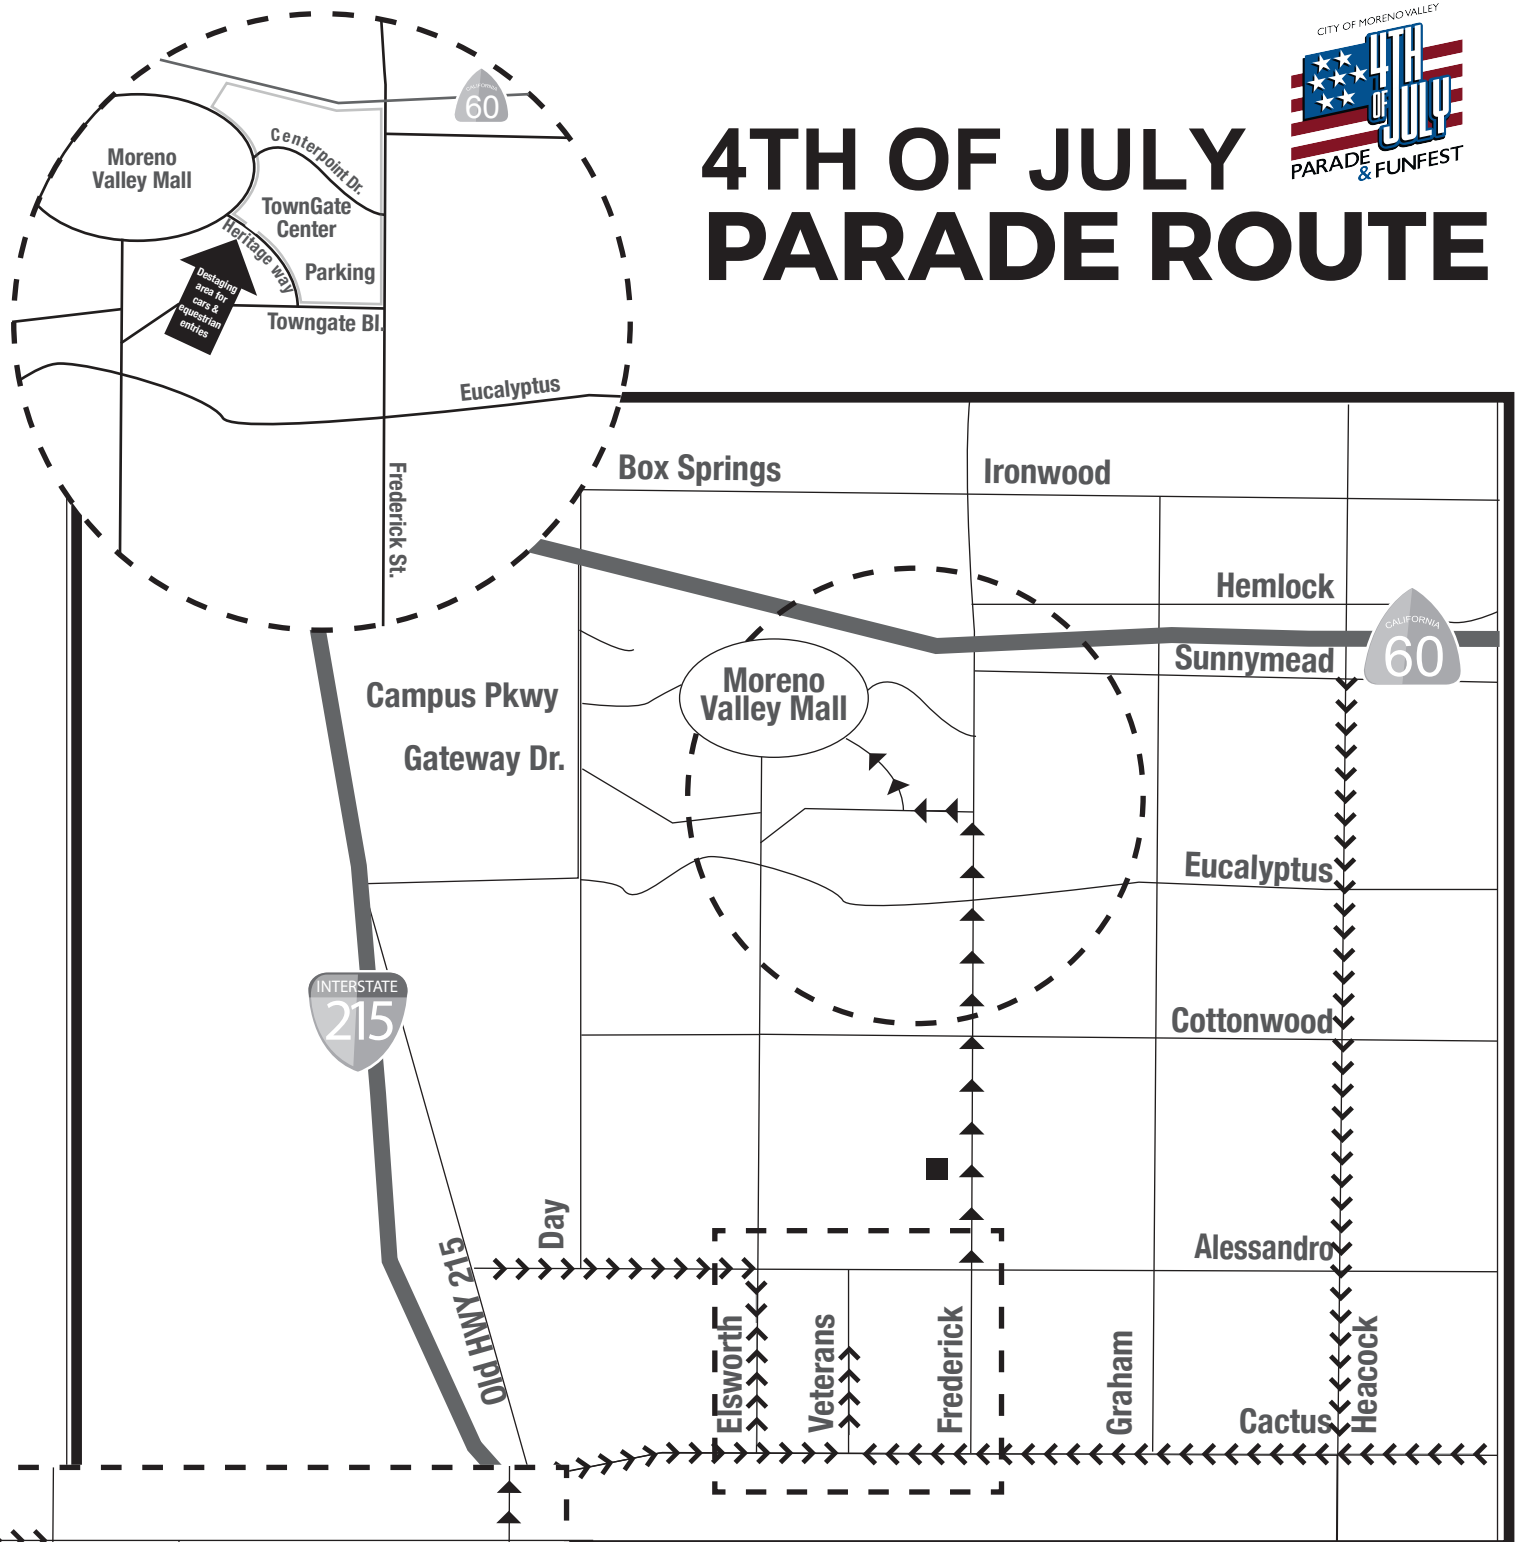

# 4TH OF JULY PARADE ROUTE

### PARADE VEHICLES & VIP ONLY -

Please report to check-in area located on Veterans Way and Cactus Ave. All Parade Vehicles, Equestrian Entries & VIP's must enter from Cactus Ave.

### PARADE PARTICIPANTS PARKING & DROP OFFS

Access to parade parking lot & drop off area @ Elsworth & Newhope.  
All vehicles not in the parade must enter @ Elsworth & Newhope.

### LEGEND

- ◀ Parade Route
- X Staging Area
- > Check-In
- Approach Routes
- Judging Stand