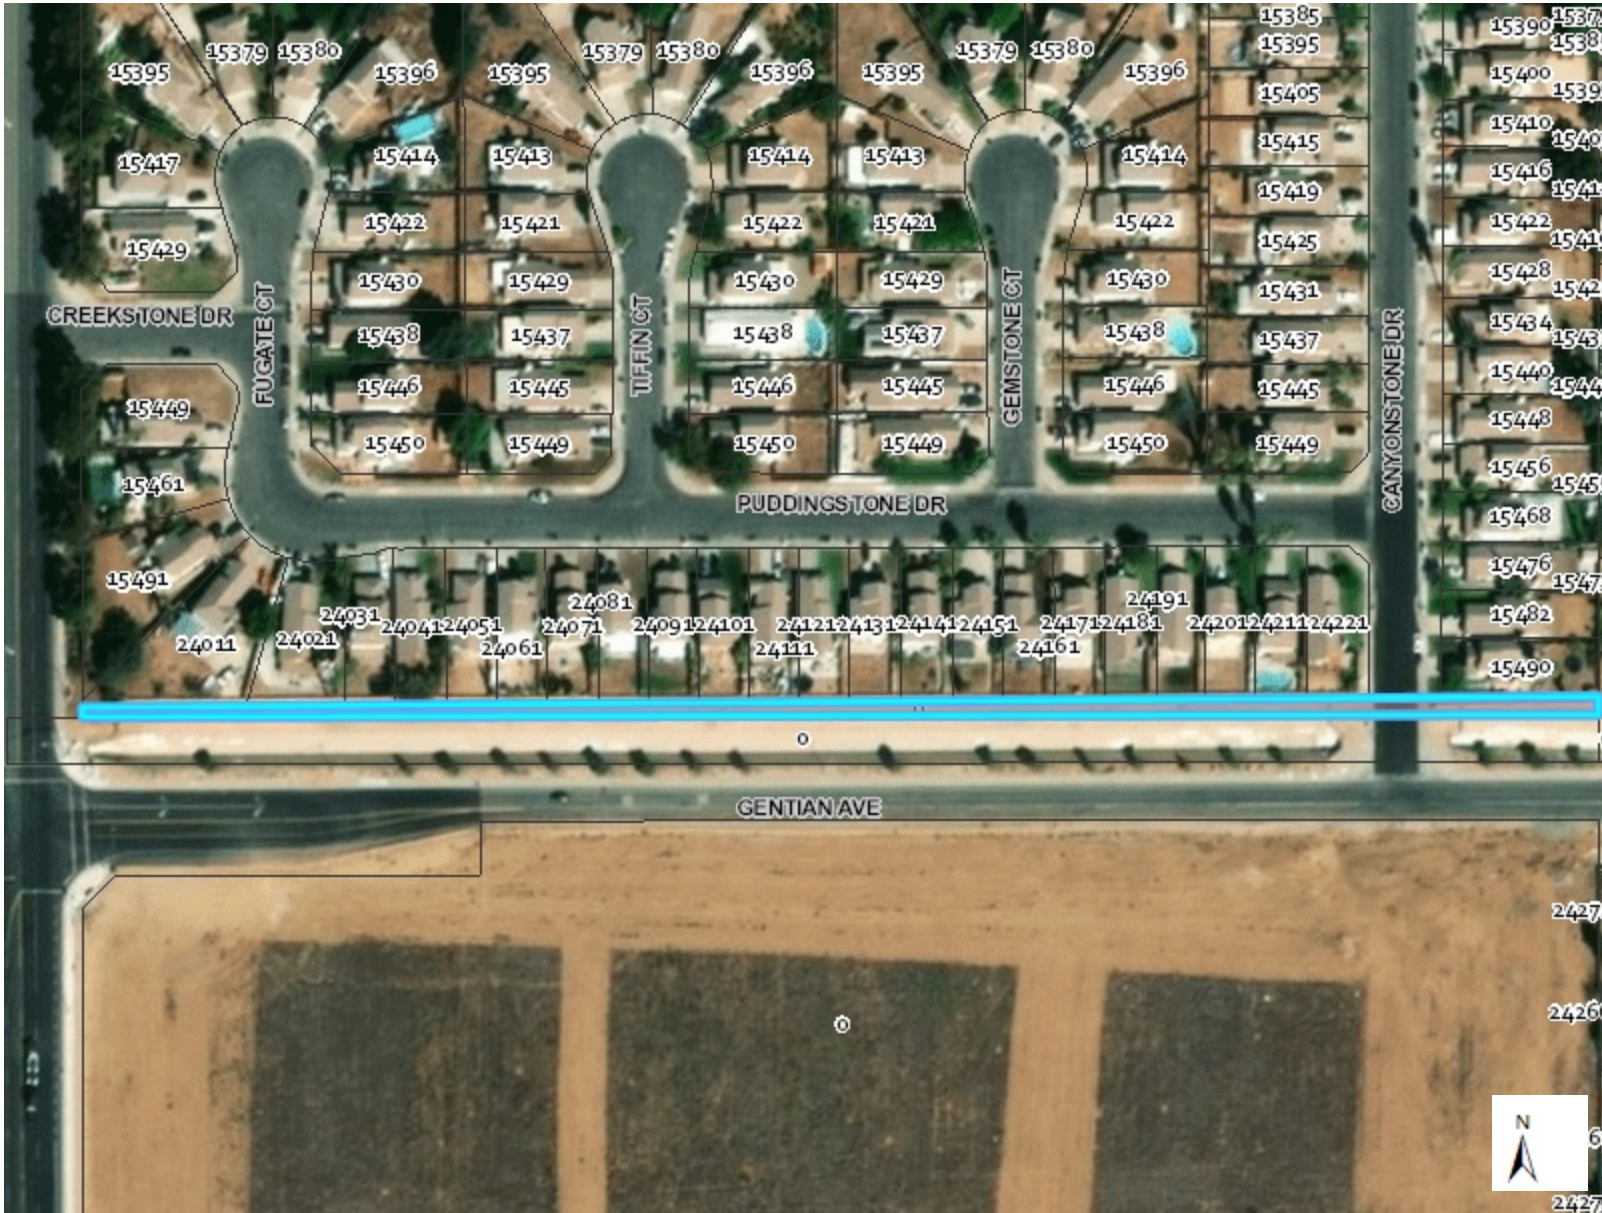

# APN 485-163-027-2

## Legend

- Public Facilities
  - Public Facilities
  - ★ Fire Stations
- Road Labels
- Parcels
- ⬜ City Boundary
- ⊞ Sphere of Influence
- World Street Map

315.5      0      157.74      315.5 Feet