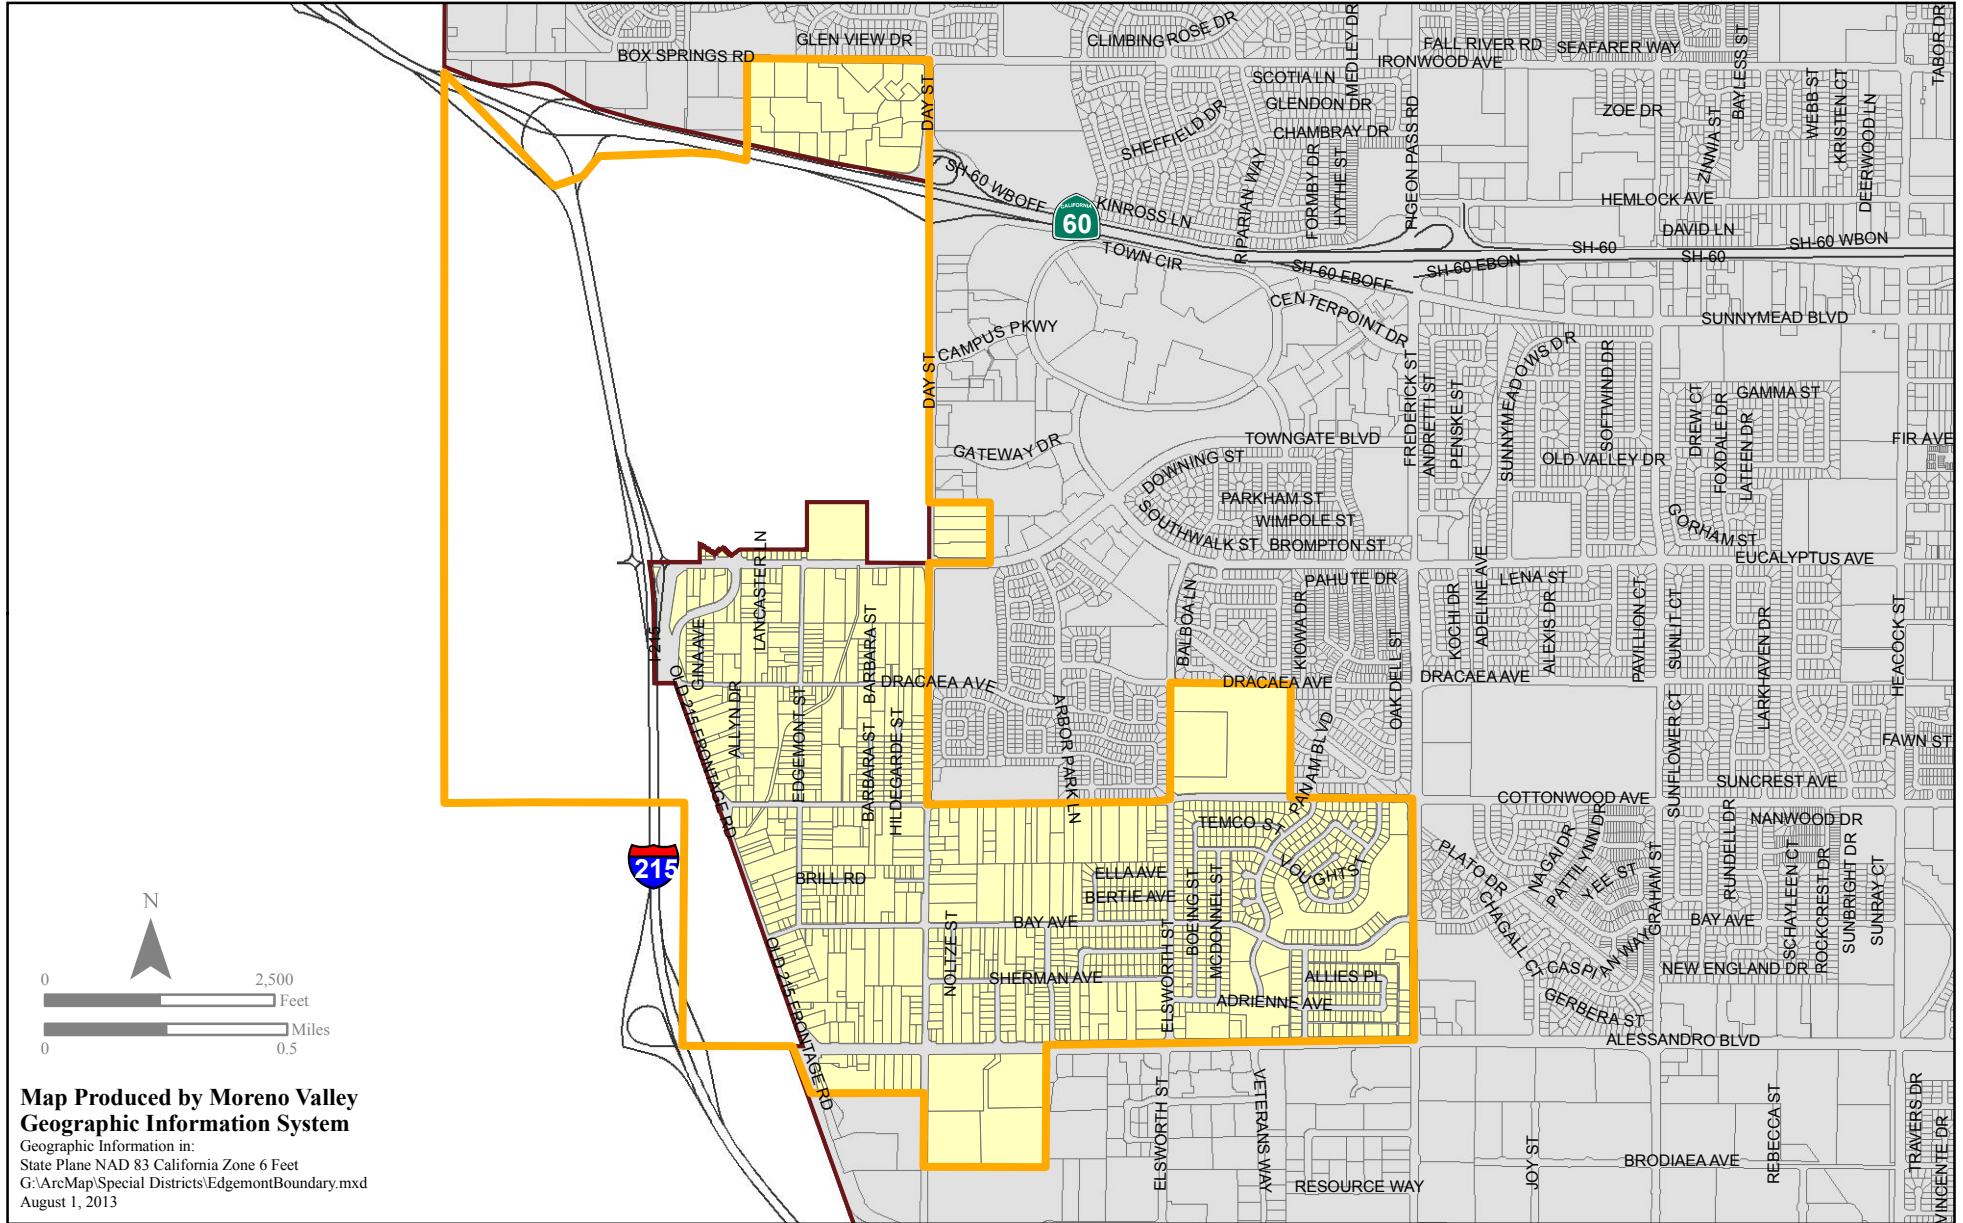

CITY OF MORENO VALLEY

EDGEMONT COMMUNITY SERVICES DISTRICT

Map Produced by Moreno Valley Geographic Information System

Geographic Information in:
 State Plane NAD 83 California Zone 6 Feet
 G:\ArcMap\Special Districts\EdgemontBoundary.mxd
 August 1, 2013

- Edgemont Community Services District Boundary
- Edgemont Community Services District Parcels
- Parcels
- Moreno Valley

The information shown on this map was compiled from the Riverside County GIS and the City of Moreno Valley GIS. The land base and facility information on this map is for display purposes only and should not be relied upon without independent verification as to its accuracy. Riverside County and City of Moreno Valley will not be held responsible for any claims, losses or damages resulting from the use of this map.